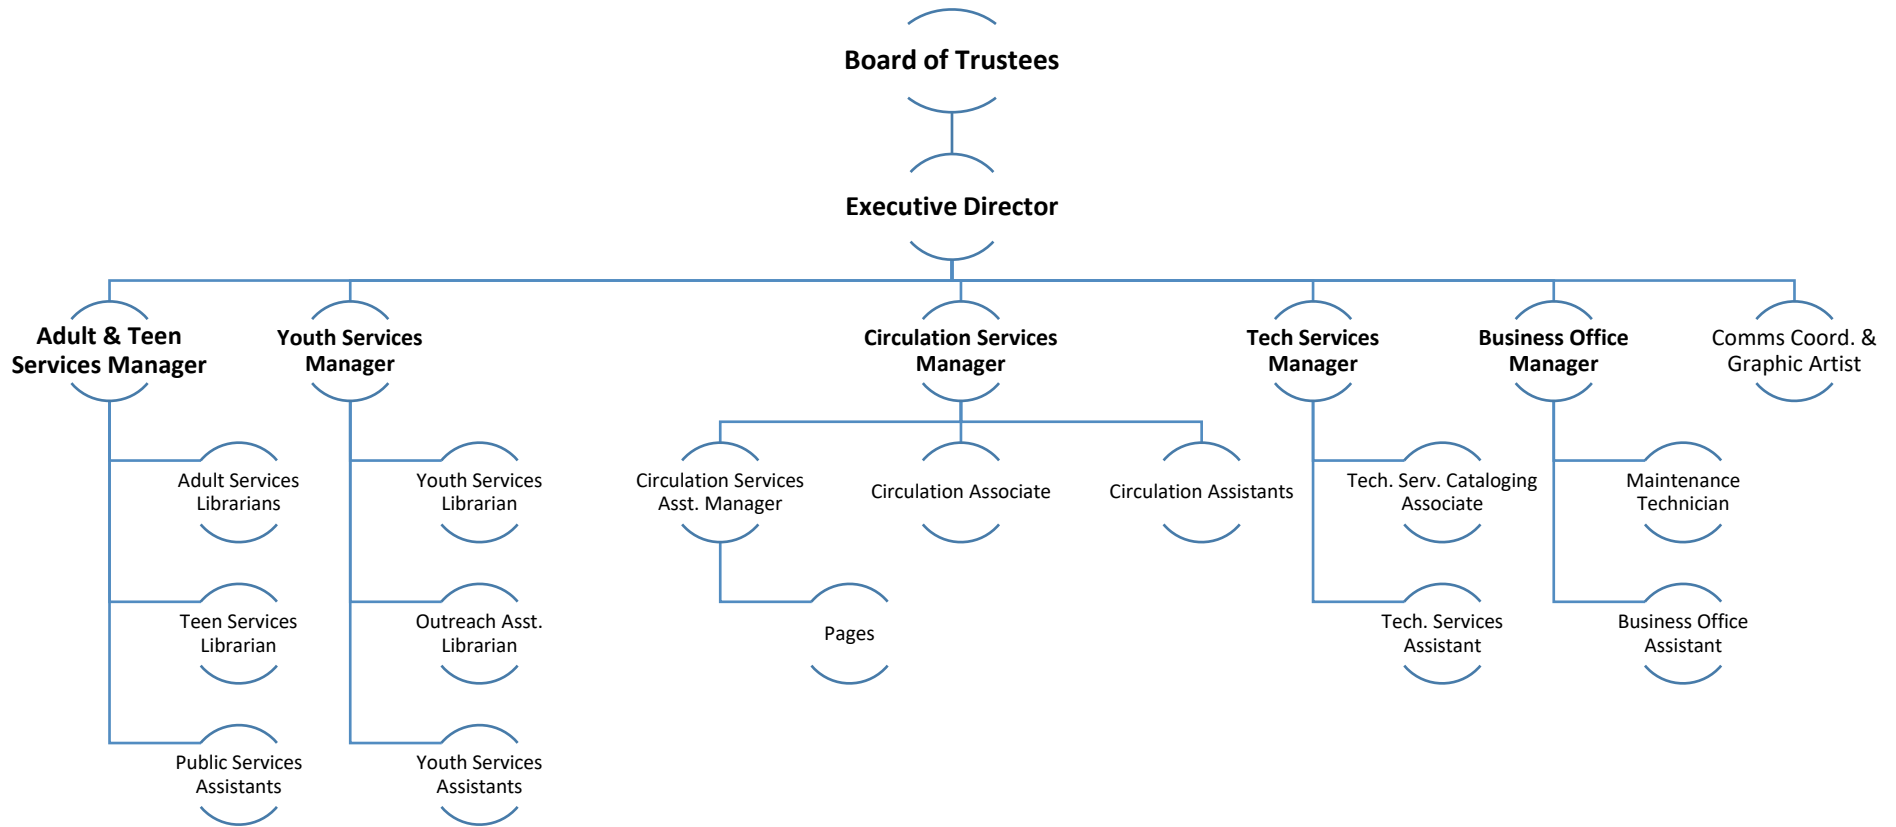

Roselle Public Library District Organizational Chart

Titles Changed 12/18
 Effect. 1/1/18, Revised 7/1/19
 Board Reviewed 7/19/17, 7/20/16, 8/12/15, 8/13/14, 6/12/13, 4/11/12, 1/13/10